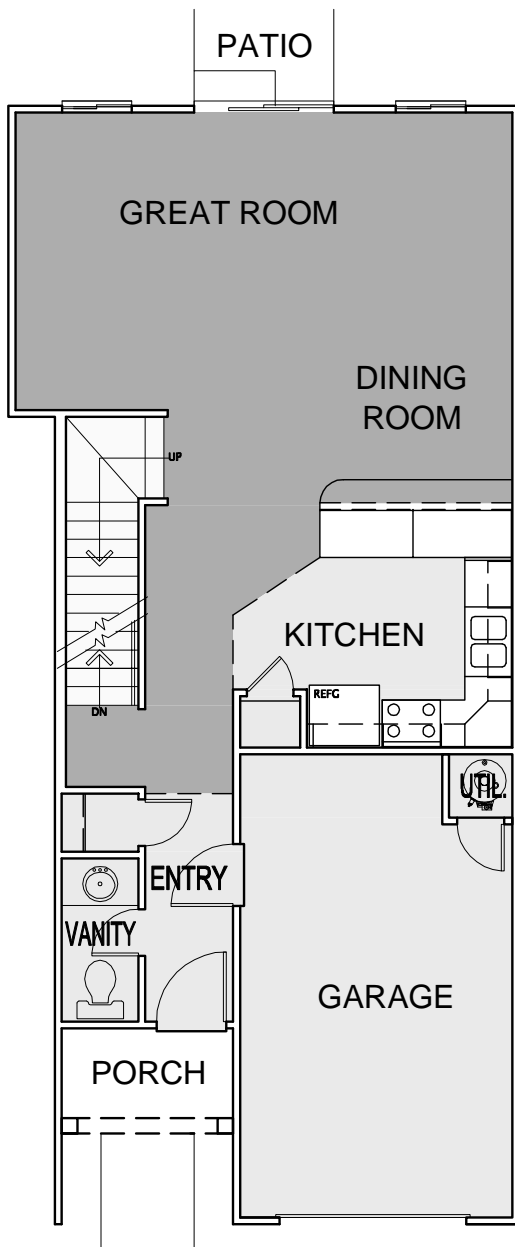

THE PEARL

3 BEDROOMS, 2 ½ BATHS, 1 CAR GARAGE

MAIN FLOOR = 714

UPPER FLOOR = 1007

TOTAL SQ.FT. = 1721

MAIN FLOOR

UPPER FLOOR